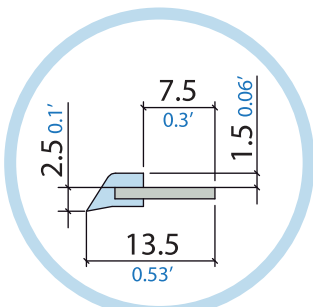

Non-jacketed wiper
COD.
BFRASCN3-000000*