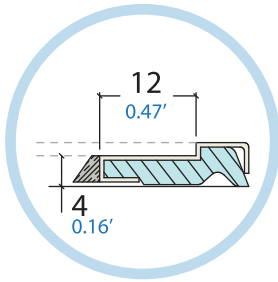

STANDARD PARTS

Wipers

Damped wiper
MGRA0007
COD.

RUBBER: BFRASCF1134-0000
STEEL: BFRASCFEFB167-00
DAMPER: BFRASCVULCBF167*