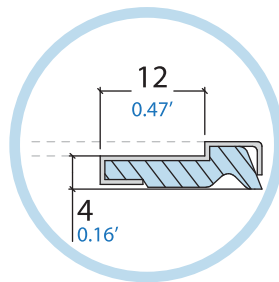

Metal-jacketed rubber wiper
MGRA0001
COD.

RUBBER: BFRASCF1134-0000
STEEL: BFRASCFEFB167-00