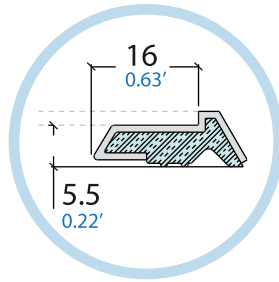

Metal-jacketed rubber wiper
MGRA0002
COD.

RUBBER: BFRASCF1170-0000
STEEL: BFRASCFSV37-000