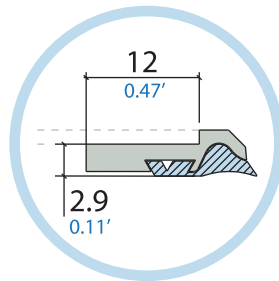

Metal-jacketed rubber wiper
MGRA0005
COD.

RUBBER: BFGOMMC1.75-0000
STEEL: BFRASCTAC2.6-00*