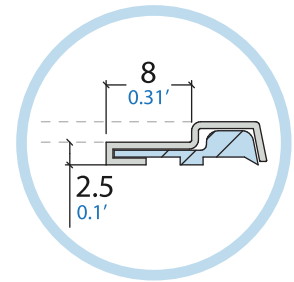

Brass wiper
COD.
BFOTTO20X5 - N9134

Non-jacketed wiper
COD.
BFRASCN1-000000*

Metal-jacketed rubber wiper
MGRA0001
COD.

RUBBER: BFRASCF1134-0000
STEEL: BFRASCFEFB167-00

Metal-jacketed rubber wiper
MGRA0003
COD.