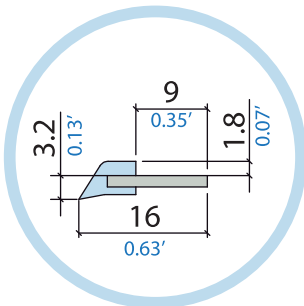

Non-jacketed wiper
COD.
BFRASCN1-000000*