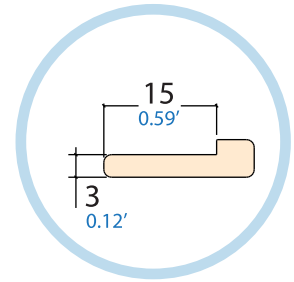

Brass wiper
COD.
BFOTTO20X5 - N9134